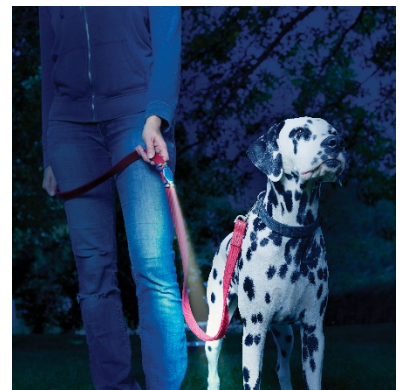

The [Huck 'N Tuck](#) is a high-quality collapsible ball thrower. With unmatched quality you can feel, the durable handle stands up to powerful throws, while its unique design allows the handle to collapse from 24 inches down to 12, making it compact enough to fit in a back pocket, bag or drawer. To make nighttime the right time for fetch, the Huck 'N Tuck comes with the Nite Ize GlowStreak® LED Ball. This motion-activated LED fetch ball is fully waterproof and operates with replaceable batteries. The Huck 'N Tuck will fit standard-size tennis balls and is also available with a Nite Ize-branded ball. The Huck 'N Tuck exercise toy will securely grab the ball to keep the user's hands slobber-free during play and will conveniently keep it stored when finished. The anchor point on the handle makes it easy to carry and perfect for adding a Nite Ize S-Biner® Dual Carabiner for convenient clip-ability. MSRP \$29.99 for the Huck 'N Tuck GlowStreak Collapsible Thrower + LED Ball or \$19.99 for the Huck 'N Tuck with the standard ball.

The [LeashLit](#) is the perfect addition to any nighttime walk. This fun little Microlight will help light the path ahead and keep both owner and dog seen and safe. With four Gear Tie® legs attached to the bright white light, the LeashLit can easily wrap around leashes, treat bags, belts, and more to create a conveniently accessible light that is always right at hand. The whimsical design allows it to be quickly attached or removed, as well as stand on its own for hands-free lighting. Last but not least, the LeashLit will always be ready to shine a light on the inglorious task of cleaning up after Fido. MSRP \$12.99 – replaceable batteries included.