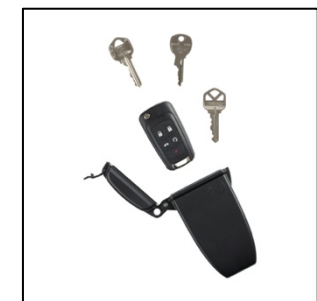

**Cinch-A-Lot® Mini Stretch Strap**: The Cinch-A-Lot Mini Stretch Strap combines the classic Cinch-A-Lot and S-Biner® MicroLock® in a scaled-down design for small everyday essentials. The included S-Biner MicroLock instantly clips and transforms everyday items into portable keychain accessories. The soft silicone strap can grip and cinch Bluetooth earbuds and/or charging cases, lip balm tubes, hand sanitizer bottles, cords and more. Available in Blue, Black, Mint and White Sparkle. MSRP \$4.99.

**HideOut® XL Magnetic Key Box**: This classic product now accommodates modern key fobs. Large enough to hold a key fob and multiple keys at a time, the HideOut XL Magnetic Key Box keeps keys dry and prevents rust or water damage with an IPX7 waterproof seal. It may be secured underneath cars or other metal surfaces using three powerful neodymium magnets; a metal plate with 3M® VHB® adhesive is included for securing to nonmetal surfaces. MSRP: \$14.99.

### **About Nite Ize**

Founded in 1989 and headquartered in Boulder, Colorado, Nite Ize designs, manufactures and globally distributes innovative, inventor-driven products that creatively solve everyday challenges. Nite Ize offers more than 500 products across various channels including: Travel, Mobile, Hardware, Illumination, Bike + Fitness and Pet. Led by original founder Rick Case, Nite Ize team members are passionate about their products, customers, partners and the environment. For more information, visit [NiteIze.com](http://NiteIze.com).

*Cinch-A-Lot Mini Stretch Strap*

*DoohicKey+ Key Tool*

*HideOut XL Magnetic Key Box*

###