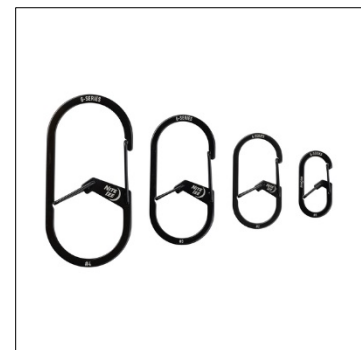

Media Contact:

Britney Jackson, CGPR

britney@cgprpublicrelations.com

781.639.4924 x112

Nite Ize Debuts G-Series Dual Chamber Carabiner

Inventive Design Features Two Gated Chambers Securing Keys in Place

BOULDER, Colo. – Jan. 20, 2021 - [Nite Ize®](#), a leading manufacturer of innovative solution-based products, today introduced the **G-Series™ Dual Chamber Carabiner** for keeping keys and small accessories organized and secure, arriving at retail mid-February. With a stainless-steel body and two gated chambers, the G-Series expands upon their selection of convenient key accessories, adding features for enhanced security and accessibility.

[G-Series Dual Chamber Carabiner](#): Featuring a clean, intuitive stainless-steel design, keys and gear easily clip into the first chamber of the carabiner and pass through the inner gate to the second chamber to stay secure. Available in Stainless and Black, the G-Series Dual Chamber Carabiner comes in four different size options, offering versatility to suit individual needs. MSRP: \$3.49-\$5.49

G-Series Dual Chamber Carabiners
Sizes #4 - #1

###