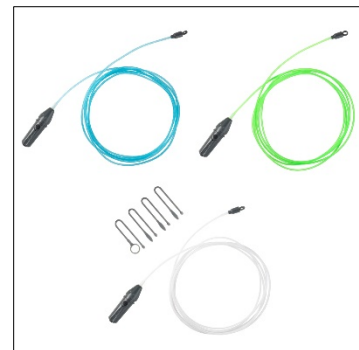

Media Contact:

Britney Jackson, CGPR

britney@cgprpublicrelations.com

781-639-4924 x.112

Nite Ize Introduces Eye-Catching Fiber Optic String Light

Rechargeable and Portable String Light Provides Full-Length Illumination

BOULDER, Colo. – Jan. 20, 2021 – [Nite Ize®](#), a leading manufacturer of innovative solution-based products, today expanded its successful Radiant® illumination line with the debut of the **Radiant® Rechargeable ShineLine™** using fiber optic and LED technology. With integrated Gear Ties for versatile mounting and “pass-through power” technology for extended power options, the ShineLine expands their unique line of illumination and will be available at retail in mid-February.

The [Radiant Rechargeable ShineLine](#) provides 10 feet of full-length illumination using fiber optic and LED technology, and utilizes four Gear Tie® Reusable Rubber Twist Ties to quickly and securely hang or attach virtually anywhere. Available in green, blue or white LED with both glow and flash modes, this string light easily wraps around a bike frame to increase visibility, can be used to light up a campsite or backyard barbecue and can add ambiance to your child’s room. The pass-through power technology enables the ShineLine to be powered via a built-in rechargeable battery, USB AC or DC power source or USB battery bank, remaining lit while charging. MSRP: \$29.99